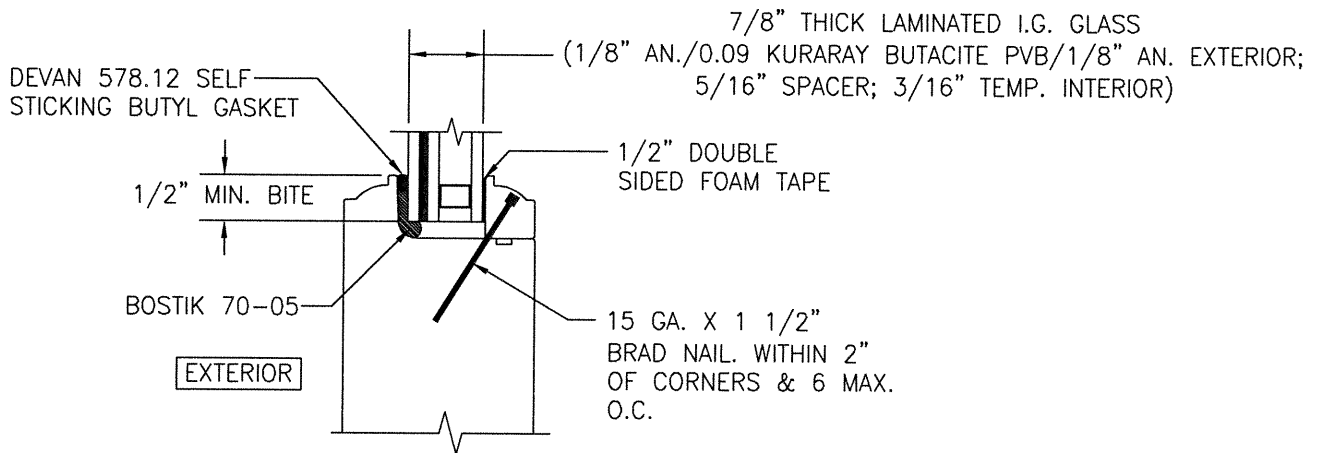

PELLA CORPORATION

102 MAIN STREET
PELLA, IA 50219
641-621-1000

PELLA ARCHITECT OUT-SWING IMPACT WOOD DOOR

GLAZING DETAIL
(OPTION "B")